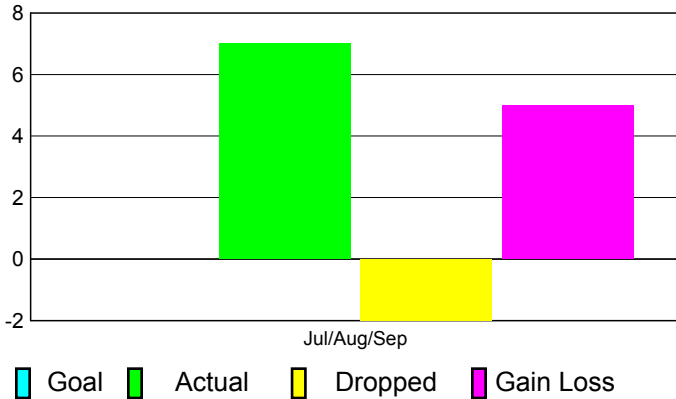

2011-2012 GMT Reports for District (or Undistricted) **District 323E1**

GMT: **KAMLESH JAIN**

Location: **INDIA**

GMT CA: **6**

CLUBS

Club Results
2011-2012

Clubs
2010-2011

| Month | New Club Goal | Actual New Clubs | Actual Dropped Clubs | Gain/Loss of Clubs | Gain/Loss of Clubs |
|---------------|---------------|------------------|----------------------|--------------------|--------------------|
| Jul/Aug/Sep | | 7 | -2 | 5 | 6 |
| Totals | | 7 | -2 | 5 | 6 |

Club Results 2011-2012

Goal, New, Dropped, Gain/Loss

Comparison of Club Gain/Loss

Current Year Compared to the Previous Year

YTD Status Quo Clubs 2011-2012

Status Quo Clubs Compared to Status Quo Members

MEMBERSHIP