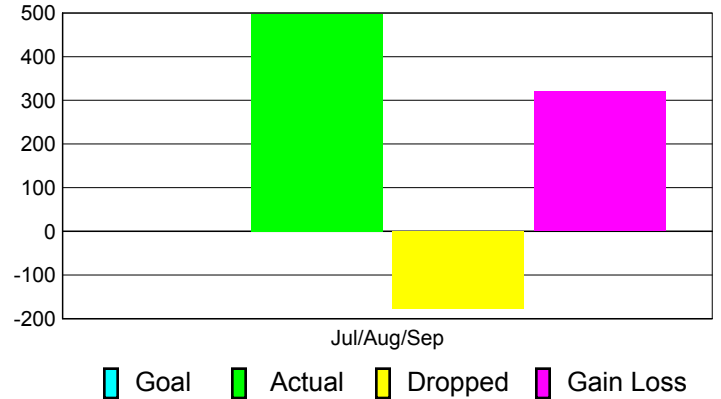

Membership Results 2011-2012

Goal, New, Dropped, Gain/Loss